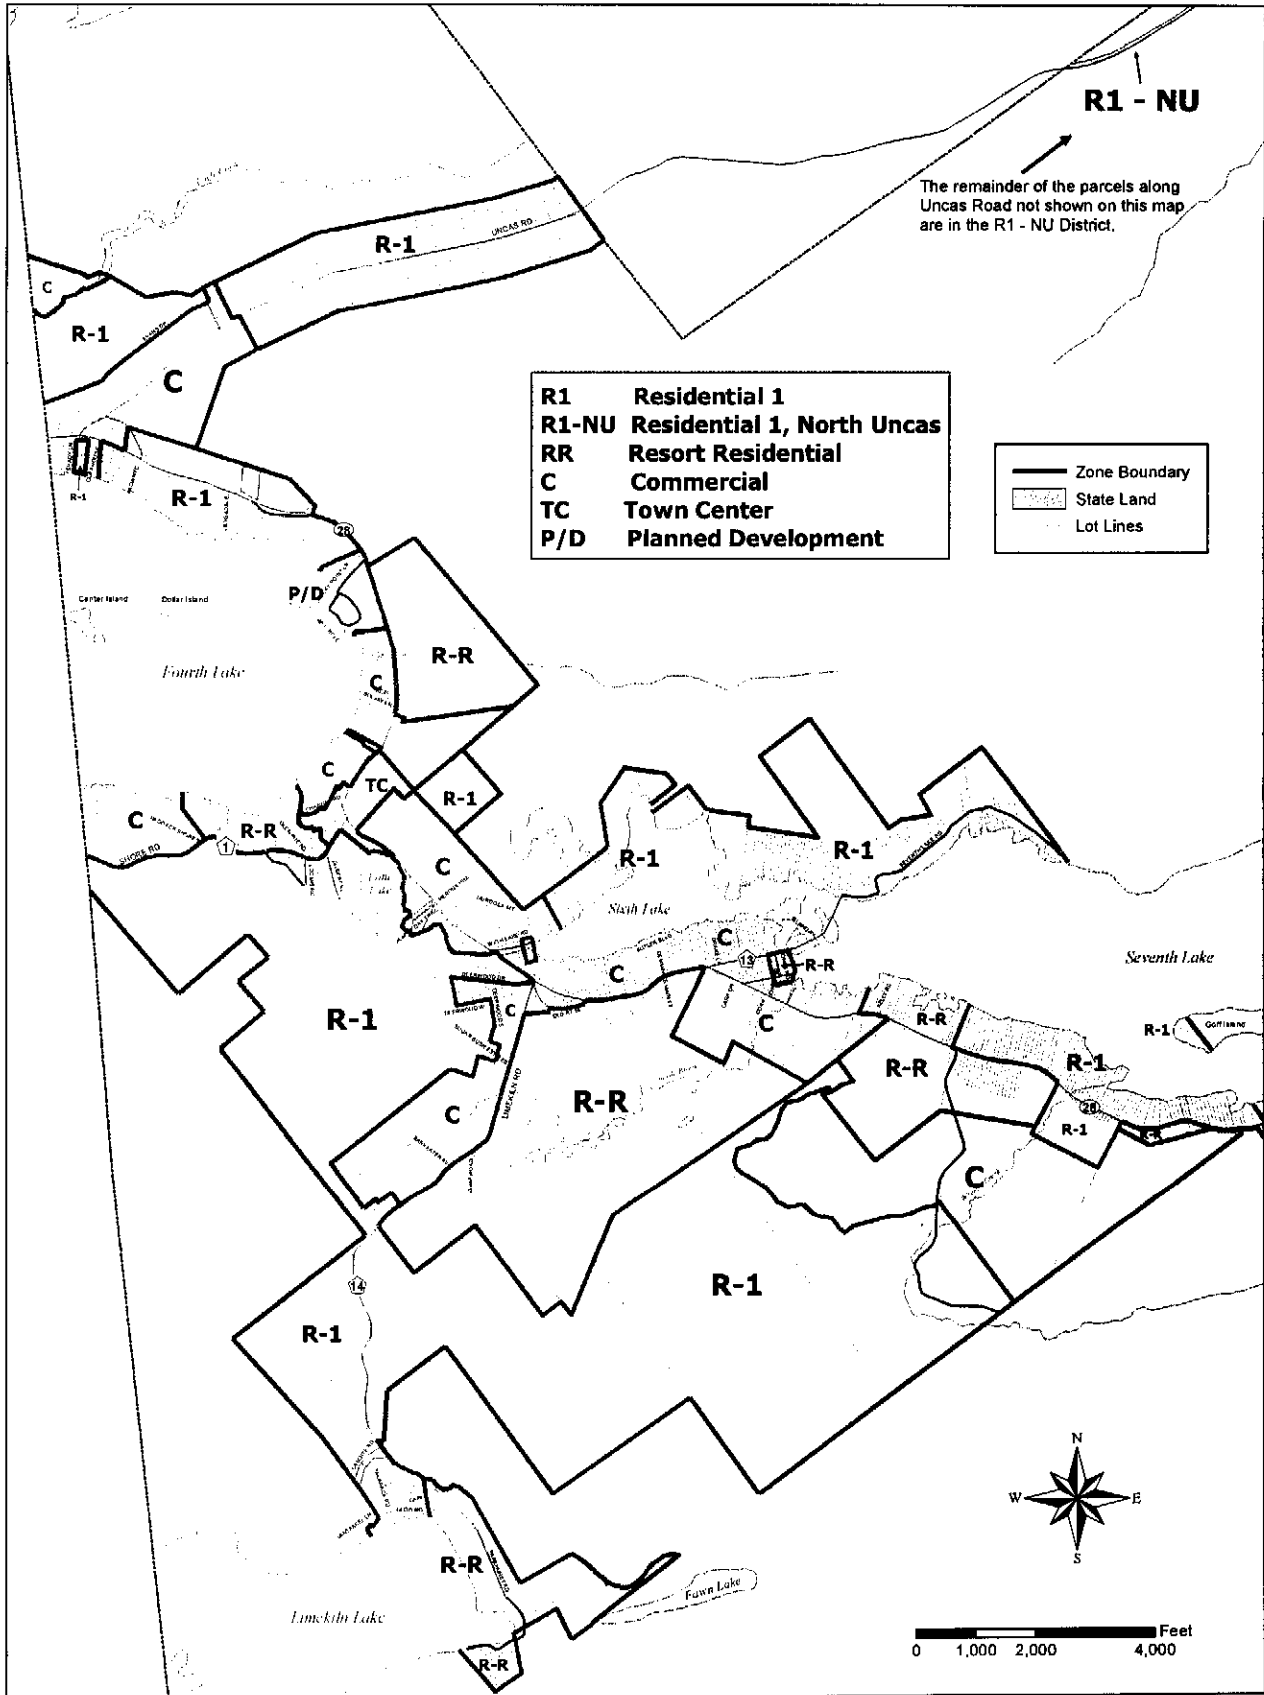

TOWN OF INLET ZONING MAP (PER LOCAL LAW 3 OF 2011)

R1	Residential 1
R1-NU	Residential 1, North Uncas
RR	Resort Residential
C	Commercial
TC	Town Center
P/D	Planned Development

	Zone Boundary
	State Land
	Lot Lines

R1 - NU

The remainder of the parcels along Uncas Road not shown on this map are in the R1 - NU District.

0 1,000 2,000 4,000 Feet